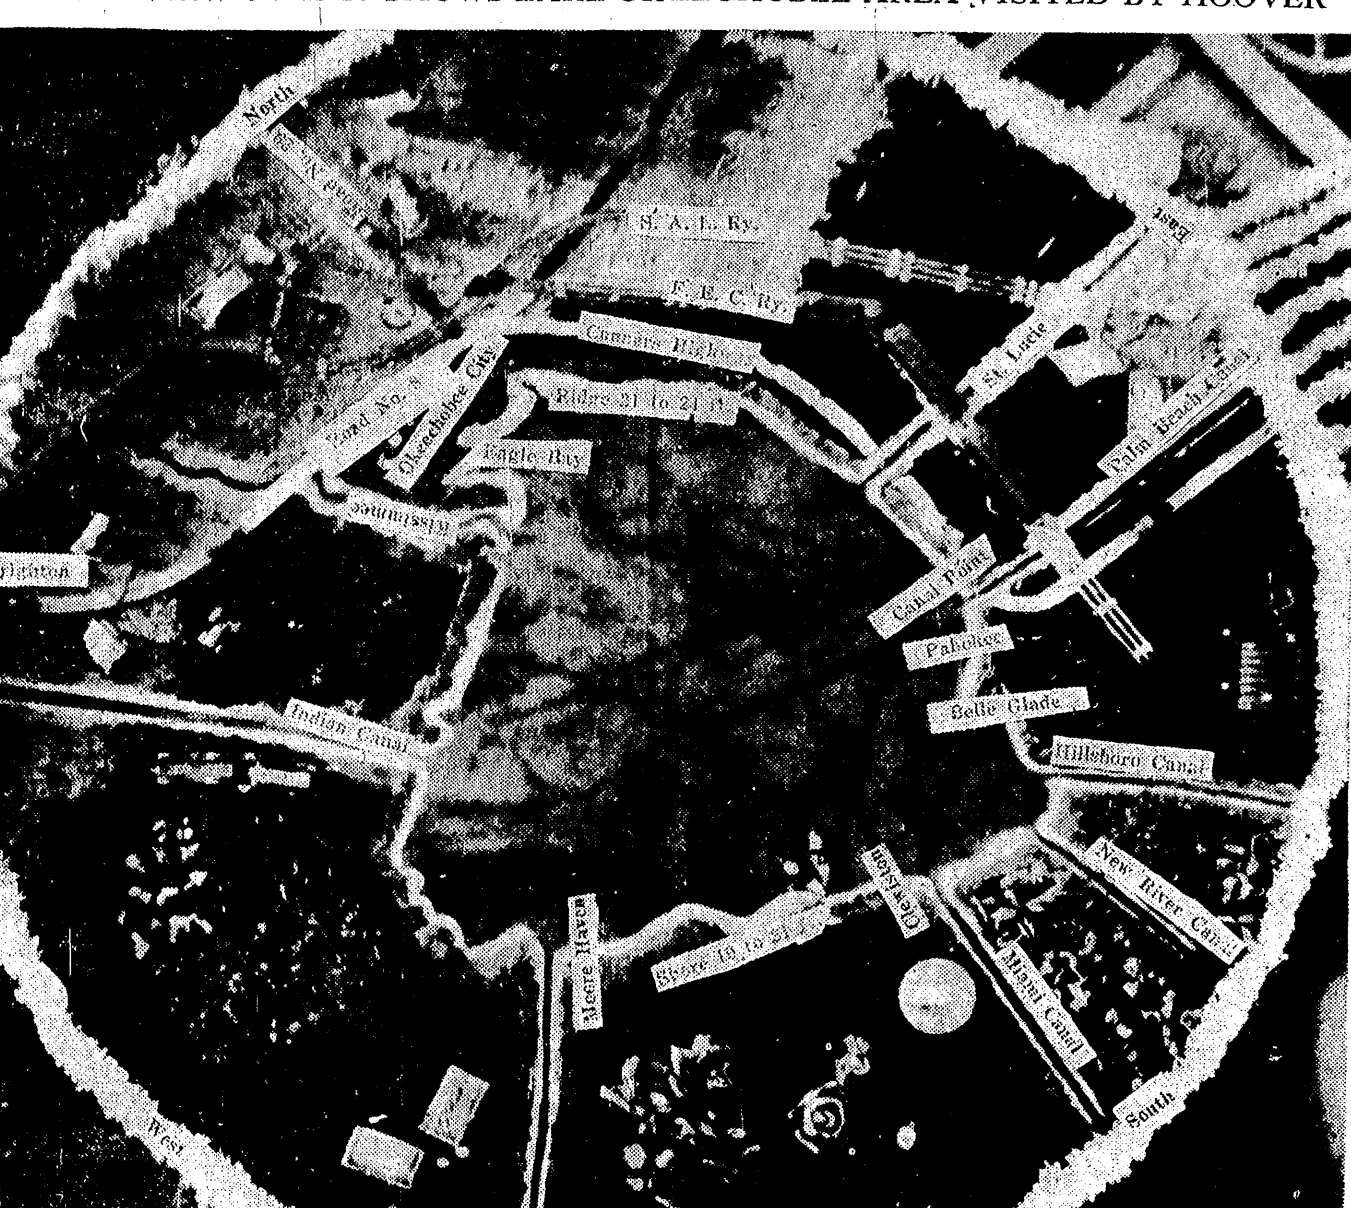

FOR SALE—HOUSES

BEAUTIFUL home near Biltmore Hotel. The screened porch, large living room, dining room, kitchen, etc., are all of the best. This is a real home for the person who likes to live in a beautiful place. Price $10,000. Call 3100.

FOR SALE—HOUSES

SOUTHBEACH—South of 30th St. and only 100 feet from bay. 2-story, C. B. style, 2 bedrooms, 2 baths, large sun porch, garage, to avoid foreclosure owner will accept for $11,000. With reasonable terms, which includes fine furniture.

WANTED LOTS

Oxley Farm, located near Coral Gables, Fla. 800 Acres. Excellent building. Call 3100.

AERIAL VIEW OF MAP SHOWS LAKE OK ECHEOBEE AREA VISITED BY HOOVER

HOOVER MAKES TOUR OF LAKE SECTION

President-Elect Circles Okechobee Area With Jadwin and Carlton.

Continued From Page 1.

than $10,000,000 for similar purposes now are pending in congress. Under the scheme, levees would be constructed on the southern shore with drainage canals running to the Atlantic and to the Gulf of Mexico, which would afford a navigation outlet for the water.

This evening Mr. Hoover was the honored guest at a dinner given in his private home in Belle Isle, Miami Beach, early in the day. Mr. Hoover's table was set with the Everglades for the products of the reclaimed section.

As Mr. Hoover concluded the first day of his two-day inspection, he obtained a picture of the possibilities of the development of the Everglades in the form of thousands of acres of sugar cane. Before he left the home of P. G. Bishop to spend the night he also inspected the mill of the Southern Sugar Company.

Headed a cavalcade of 20 autos, the next chief executive left his Miami home in Belle Isle, Miami Beach, early in the day. Mr. Hoover's table was set with the Everglades for the products of the reclaimed section.

Tomorrow, the president-elect will continue his tour of inspection by proceeding to the town of Belle Glade, Fla., where he will be met by a cavalcade of 20 autos. In that district nearly 6,000 persons lost their lives in the hurricane of September 1926.

It has a duty to other portions of the state which must be fulfilled. They believe that by making this concession of three days' time, the racing interests of the state may be generally promoted. We feel we should cooperate to that extent.

WOMAN SUICIDE LEFT TWO NOTES. Here the president-elect drove to the administration building, where he was welcomed by the chief of city manager. Then he made a long drive to the sugar mill for a brief visit.

ITALIAN VESSEL CALLS FOR HELP. Tugs Go To Distressed Ship Off England. Dover, England, Feb. 15.—The Italian cargo ship, Castile, formerly owned by the Union Castle line, sent out an SOS call late today from a position 300 miles off the English coast.

FOR SALE—HOUSES

BEAUTIFUL home near Biltmore Hotel. The screened porch, large living room, dining room, kitchen, etc., are all of the best. This is a real home for the person who likes to live in a beautiful place. Price $10,000. Call 3100.

FOR SALE—HOUSES

SOUTHBEACH—South of 30th St. and only 100 feet from bay. 2-story, C. B. style, 2 bedrooms, 2 baths, large sun porch, garage, to avoid foreclosure owner will accept for $11,000.

WANTED LOTS

Oxley Farm, located near Coral Gables, Fla. 800 Acres. Excellent building. Call 3100.

92,000,000 BOTTLES OF GINGER ALE SOLD

Increase From 5,500,000 In 1923. W. R. Bliss of Canada Dry Company Says.

Newspaper advertising, plus careful production and consistent sales effort, has made bottled ginger ale one of the American national drinks. W. R. Bliss, vice president of Canada Dry Ginger Ale Company, in charge of sales, said yesterday.

DOCTOR ESCAPES FROM SUBMARINE